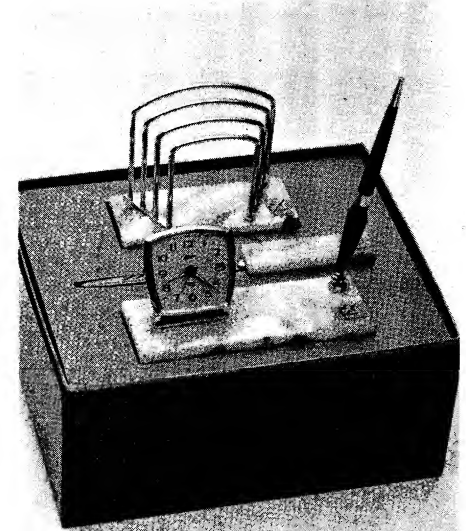

1503 256JK CLOCK CALENDAR PEN 52 RACK
42 OPENER

RICHLY ENHANCES THE APPEARANCE OF ANY DESK